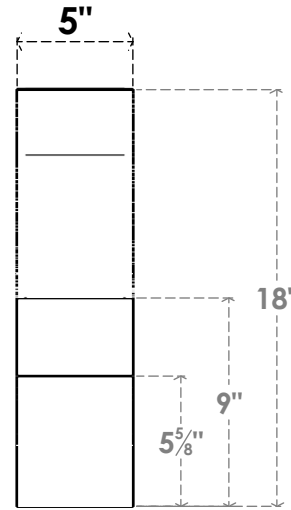

ITEM NUMBER: BRCPO050X14000X18000RID

5"W X 14"D X 18"H RIDGEWOOD ARCHITECTURAL GRADE PVC OPEN BRACE

SIDE PROFILE

FRONT PROFILE

ISOMETRIC

EKENA MILLWORK
 2300 WEST MAIN ST.
 CLARKSVILLE, TX 75426
 TOLL FREE: 866-607-0453
 WWW.EKENAMILLWORK.COM