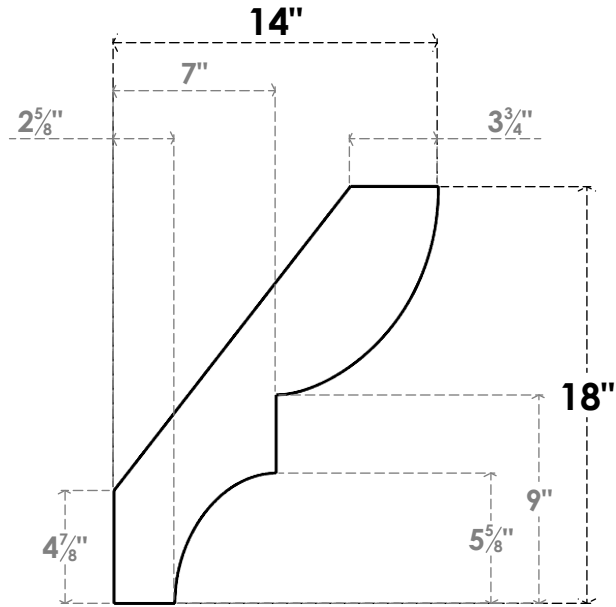

ITEM NUMBER: BRCPO050X14000X18000RID

5"W X 14"D X 18"H RIDGEWOOD ARCHITECTURAL GRADE PVC OPEN BRACE

SIDE PROFILE

FRONT PROFILE

ISOMETRIC

EKENA MILLWORK
 2300 WEST MAIN ST.
 CLARKSVILLE, TX 75426
 TOLL FREE: 866-607-0453
 WWW.EKENAMILLWORK.COM