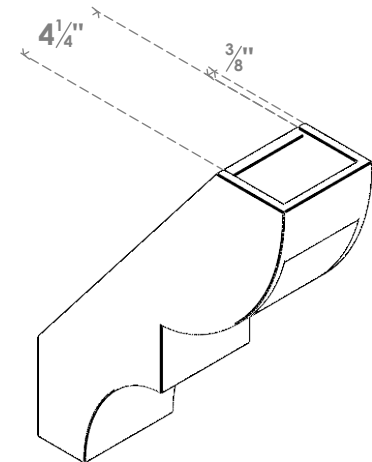

ITEM NUMBER: BRCPO050X14000X18000RID

5"W X 14"D X 18"H RIDGEWOOD ARCHITECTURAL GRADE PVC OPEN BRACE

SIDE PROFILE

FRONT PROFILE

ISOMETRIC

EKENA MILLWORK
 2300 WEST MAIN ST.
 CLARKSVILLE, TX 75426
 TOLL FREE: 866-607-0453
 WWW.EKENAMILLWORK.COM